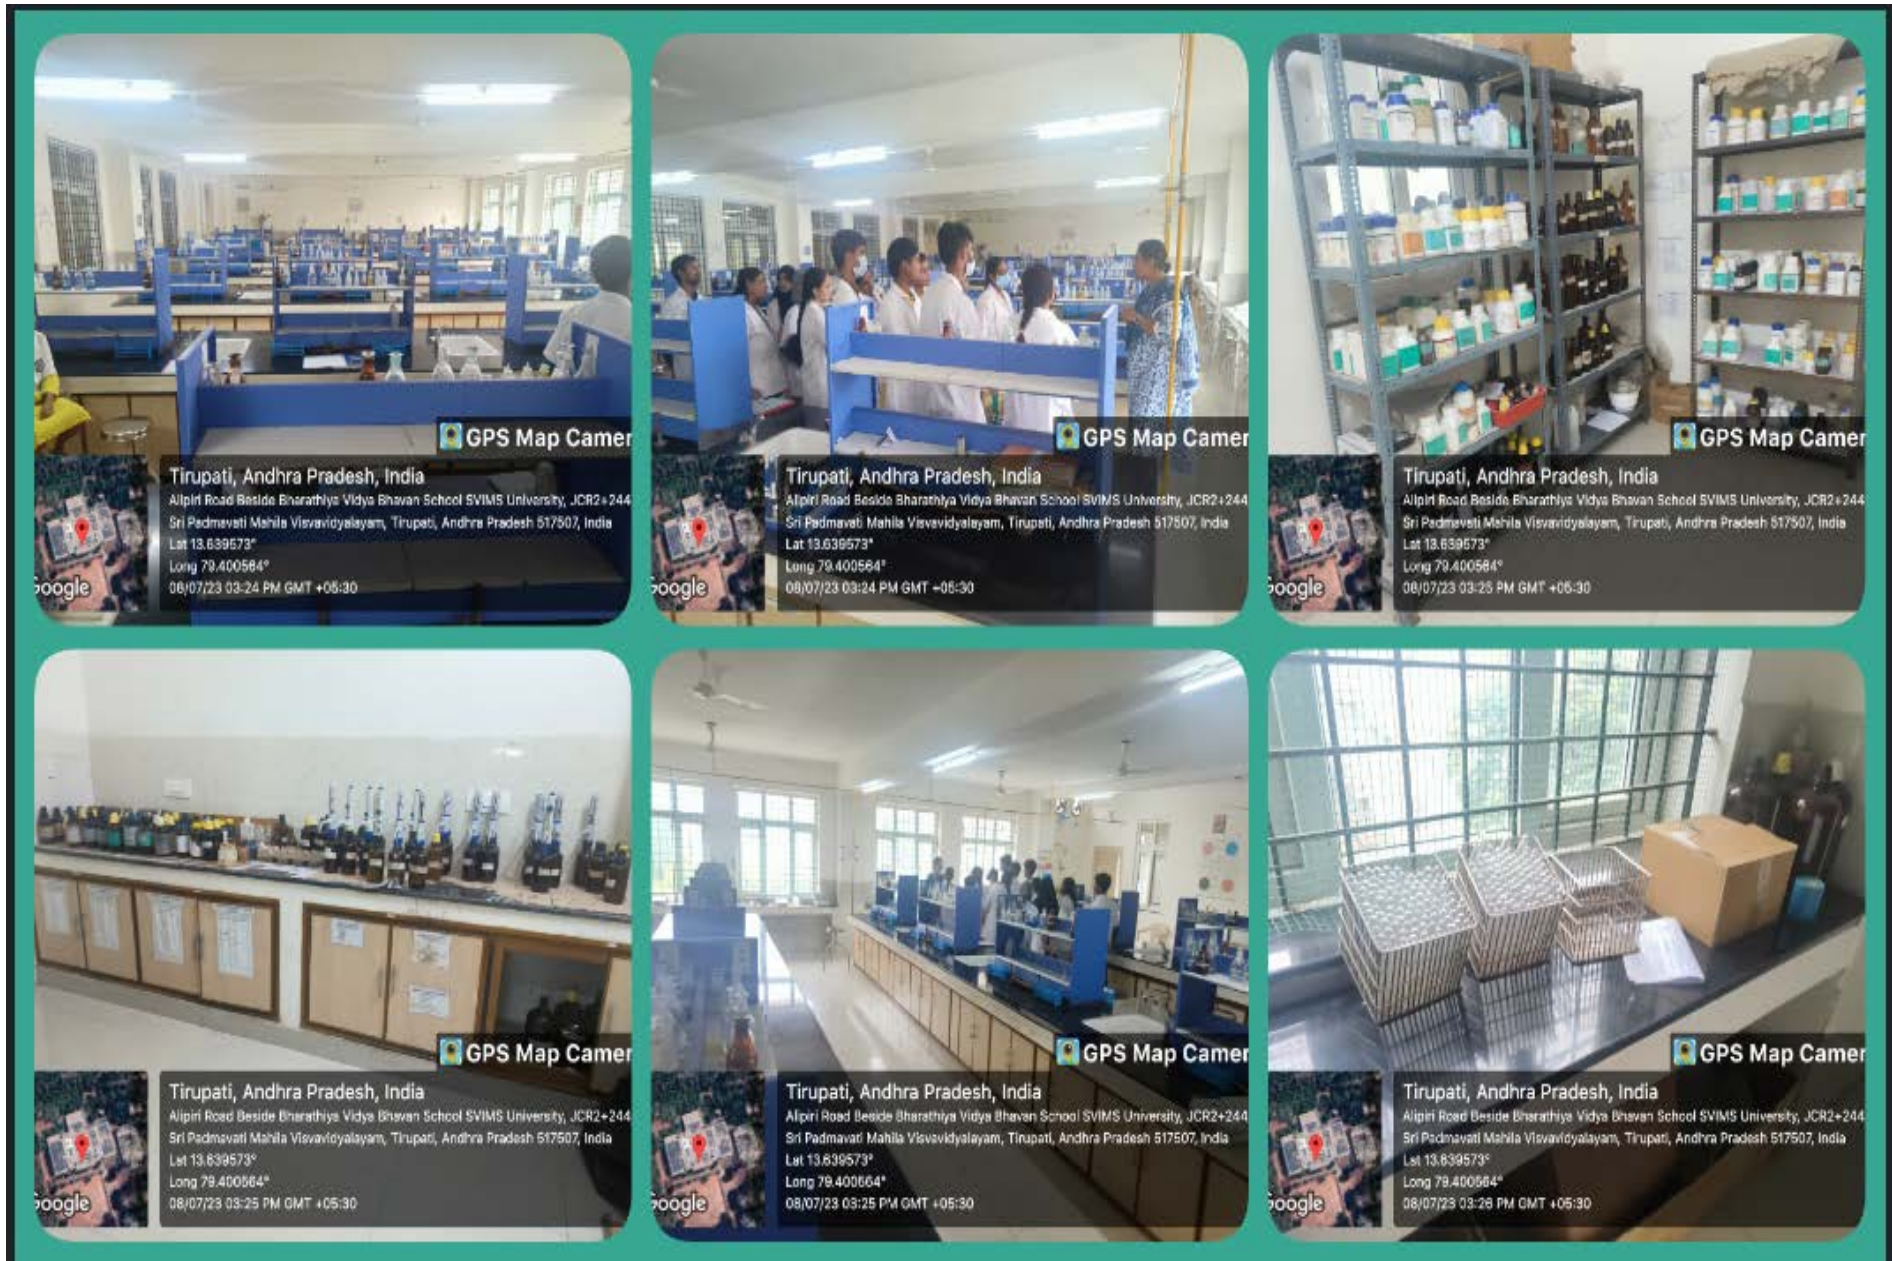

Teaching Labs

GPS Map Camera

Tirupati, Andhra Pradesh, India

Alipiri Road Beside Bharathiya Vidya Bhavan School SVIMS University, JCR2+244
Sri Padmavati Mahila Viswavidyalayam, Tirupati, Andhra Pradesh 517507, India
Lat 13.639684°
Long 79.400836°
08/07/23 03:26 PM GMT +05:30